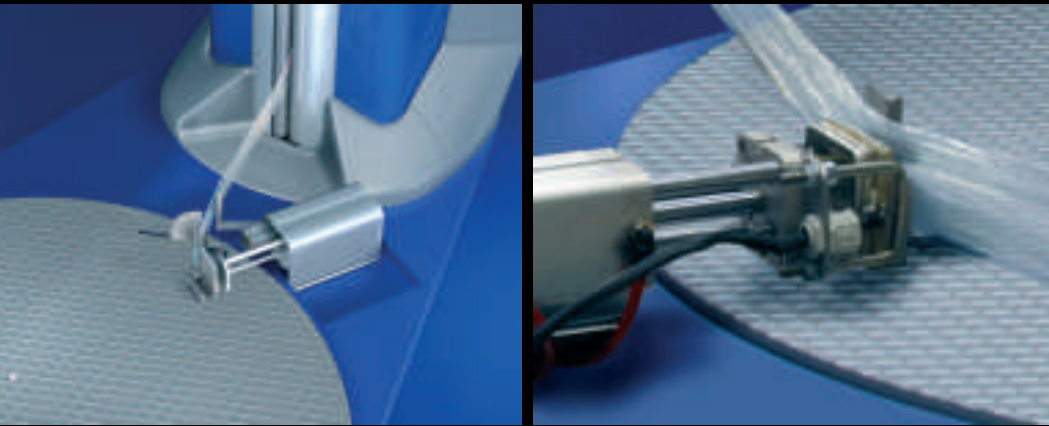

evolution

INTELLIGENT
INDUSTRIAL DESIGN

FUNCTIONALITY

ERGONOMY

SECURITY

EASY TO USE

FAST

SpinoWraptor | IDP
PRD
IDP Device
INVARIABLE DRIVING
PRESTRETCH

SpinoWraptor | EPI
PRD
EPI System
ELECTRONIC PRESTRETCH
INTELLIGENT SYSTEM

SmartMinder

USER FRIENDLY

Film Locker
SAFE INSERTION STORAGE

SpinoWraptor | IDP
PRD
IDP Device
INVARIABLE DRIVING
PRESTRETCH

SpinoWraptor | EPI
PRD
EPI System
ELECTRONIC PRESTRETCH
INTELLIGENT SYSTEM