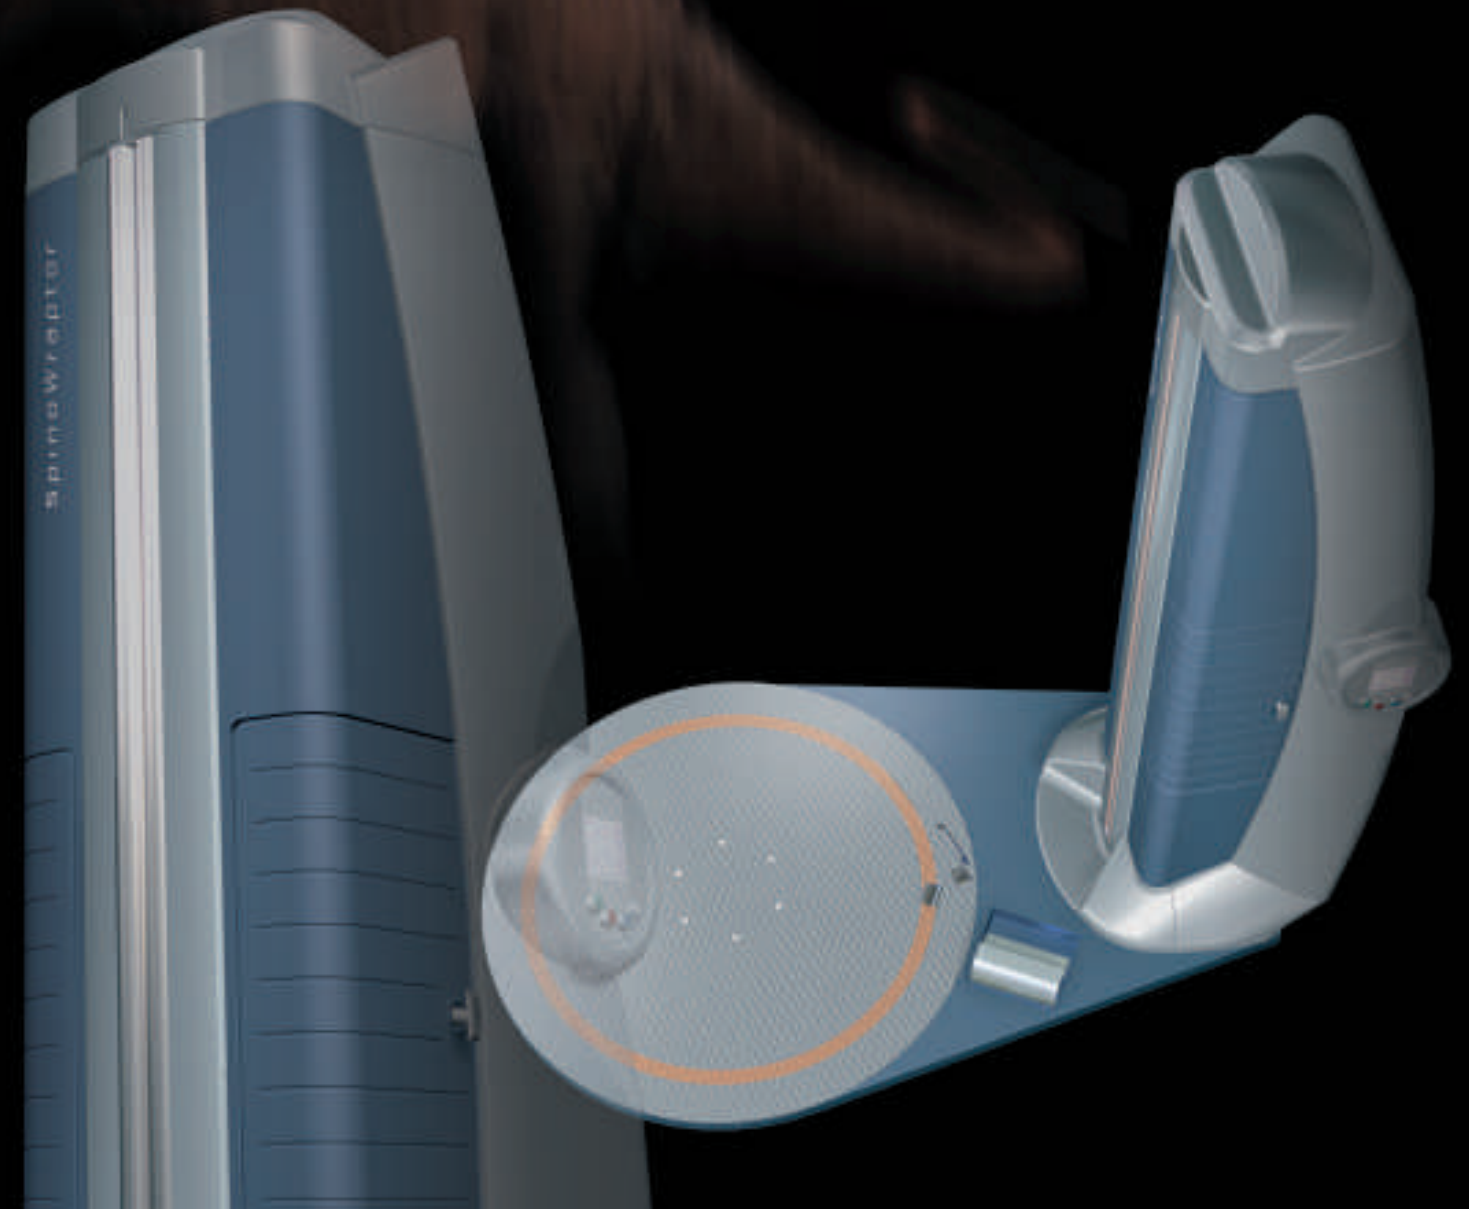

n e w g e n e r a t i o n

strong focus on occupation health and safety

www.propakindustries.com.au

e v o l u t i o n n e x t

Industrial and graphic design by bojan.klanca@siol.net June 2006

Epipack

Epipack

*SpinoWraptor
PRO*