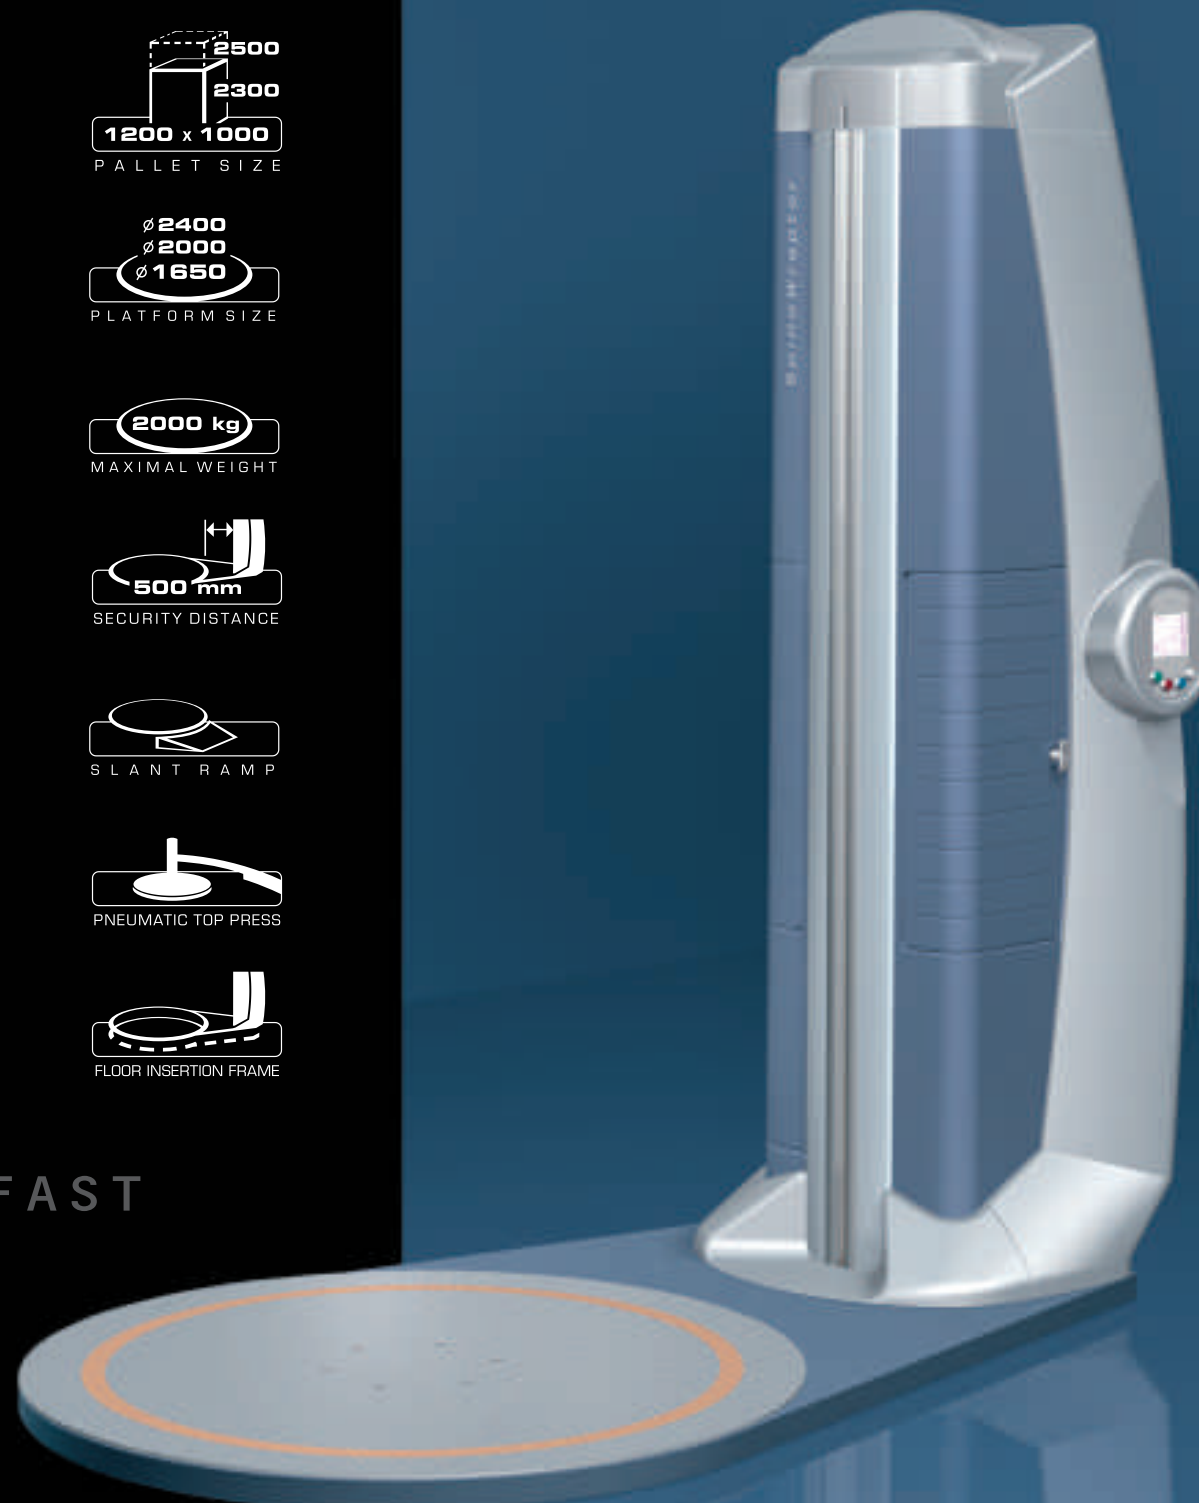

FAST

SmartMinder

PLC
PROGRAMMABLE CONTROLLER

Inverter
ADJUSTABLE FREQUENCY
CONTROL

USER FRIENDLY