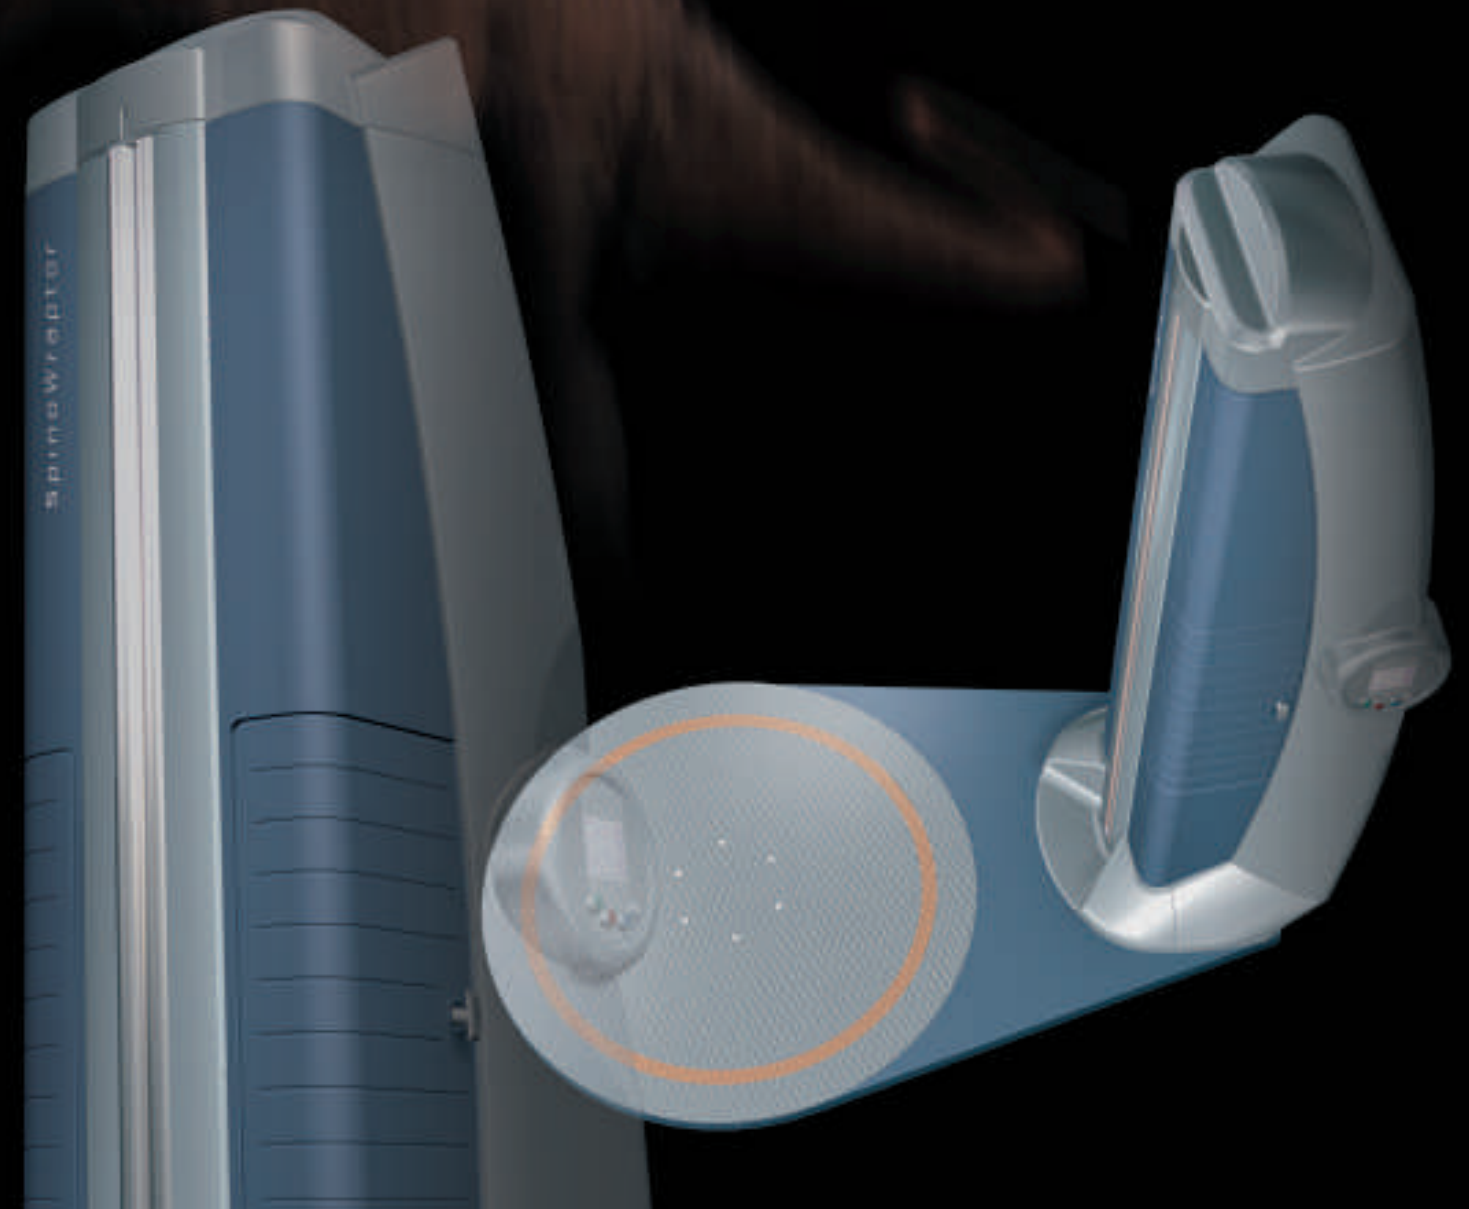

new generation

strong focus on occupation health and safety

evolution

www.propakindustries.com.au

Industrial and graphic design by bojan.klanca@siol.net June 2006

Epipack

Epipack

SpinoWraptor
new generation